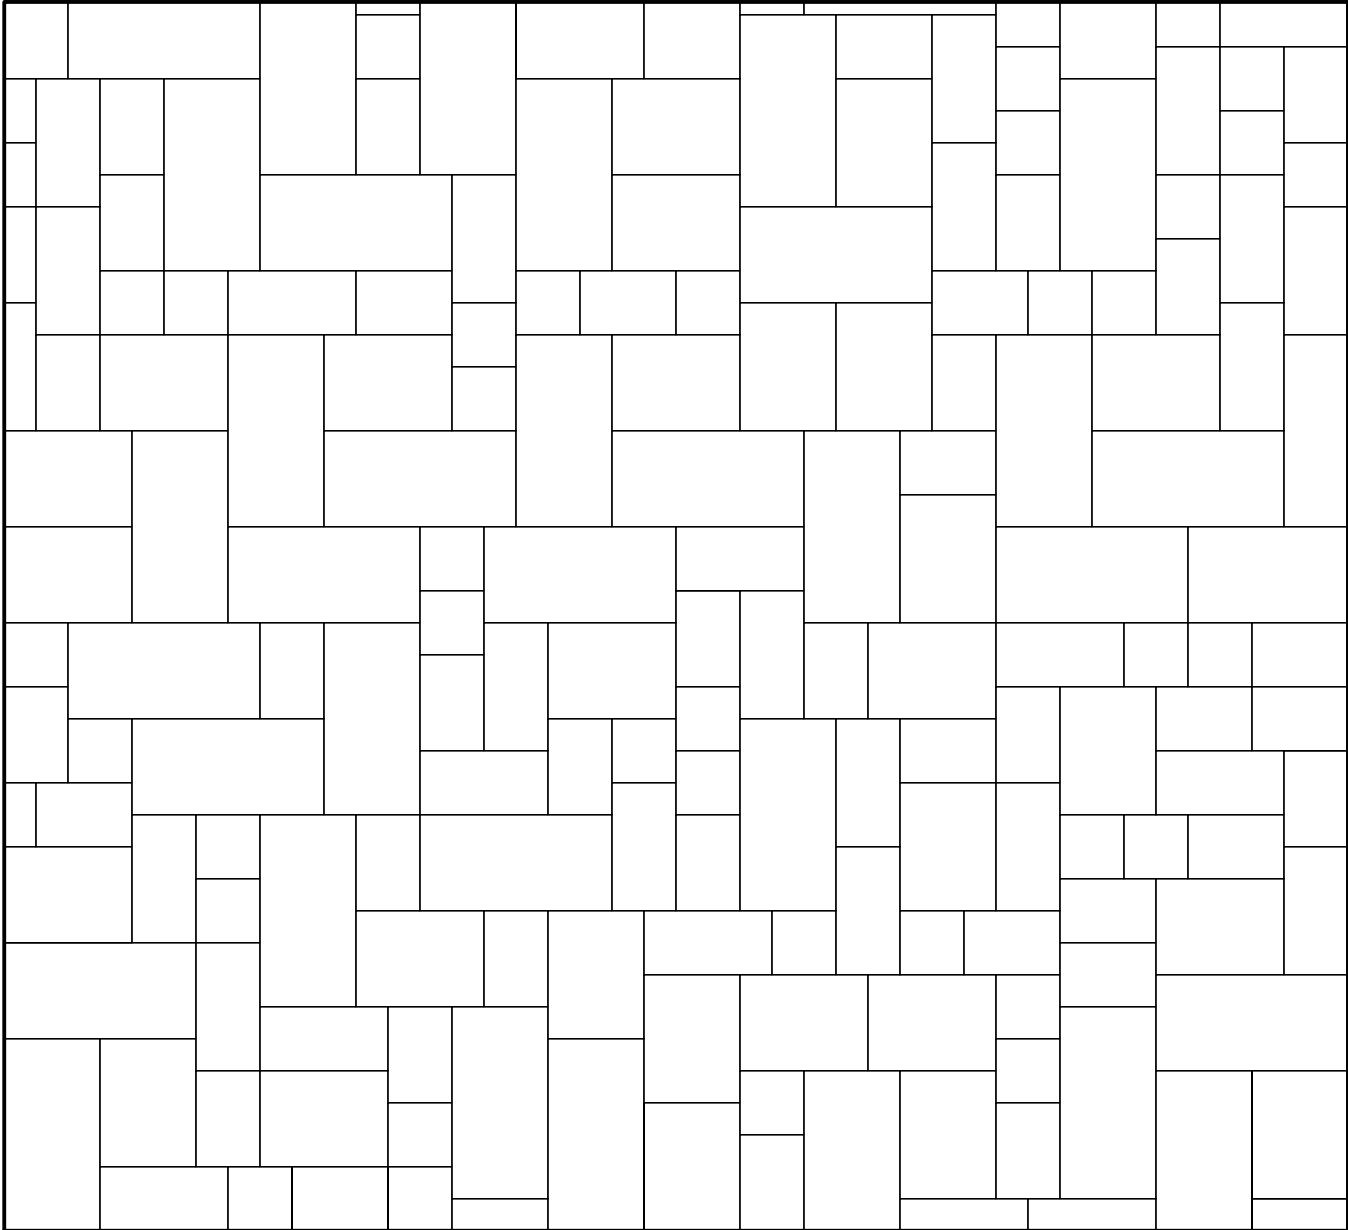

Combo Stone

Random (100% Combo Stone)

Approx. Scale: 1" = 1'-0"

The layout pattern shown is approximate and may vary from actual installations.

California Facility
13296 Temescal Canyon Road
Corona, CA 92883