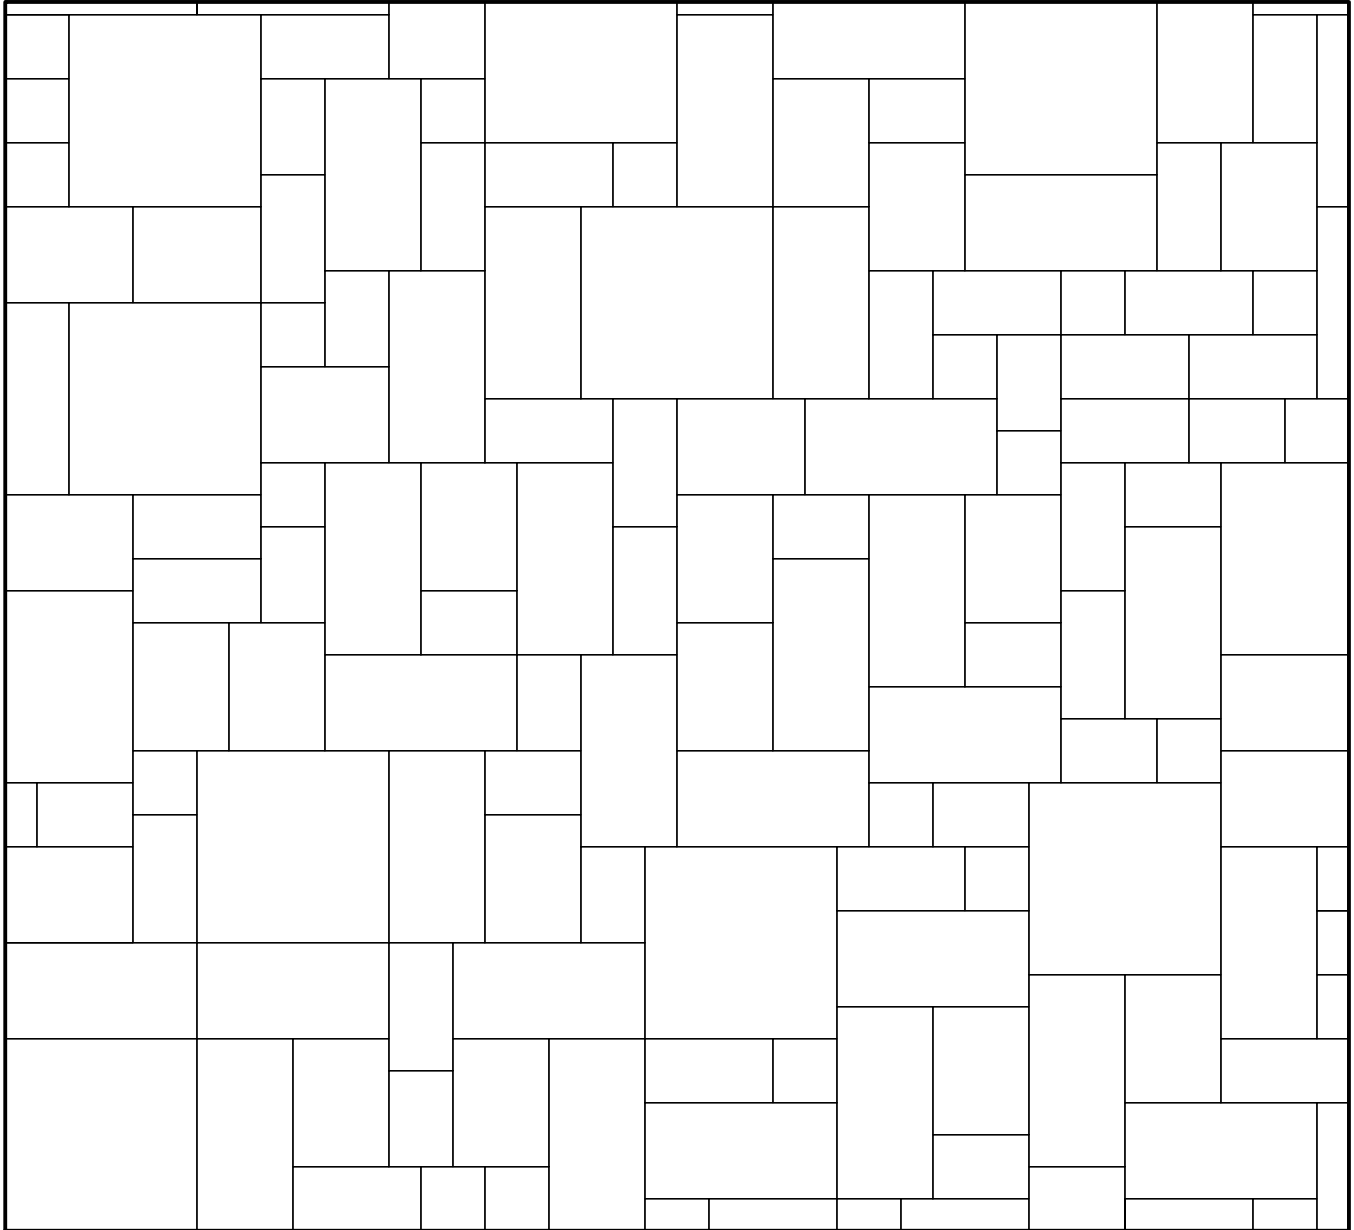

Combo Stone & 12x12

Random with 12x12 (80% Combo Stone and 20% 12 x 12)

Approx. Scale: 1" = 1'-0"

The layout pattern shown is approximate and may vary from actual installations.

California Facility
13296 Temescal Canyon Road
Corona, CA 92883